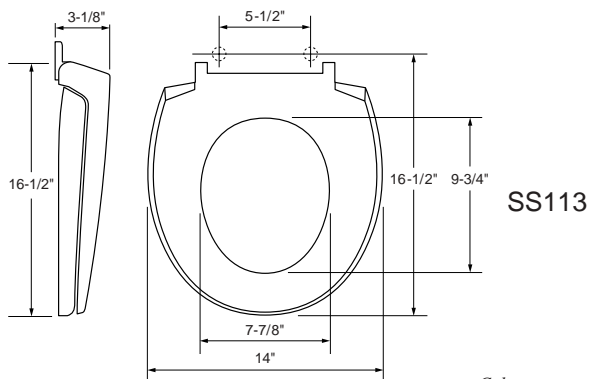

SoftClose Hinge for Smooth Quiet Closing

Top Tightening Mounting Bolts ensure easy installation on skirted toilets

Integrally Molded Bumpers

SPECIFICATIONS

- Model SS113 for Round Bowls
- Model SS114 for Elongated Bowls