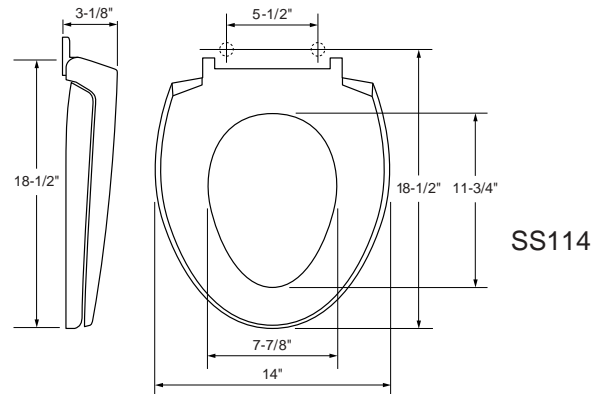

SoftClose Hinge for Smooth Quiet Closing

Top Tightening Mounting Bolts ensure easy installation on skirted toilets

Integrally Molded Bumpers

SPECIFICATIONS

- Model SS113 for Round Bowls
- Model SS114 for Elongated Bowls