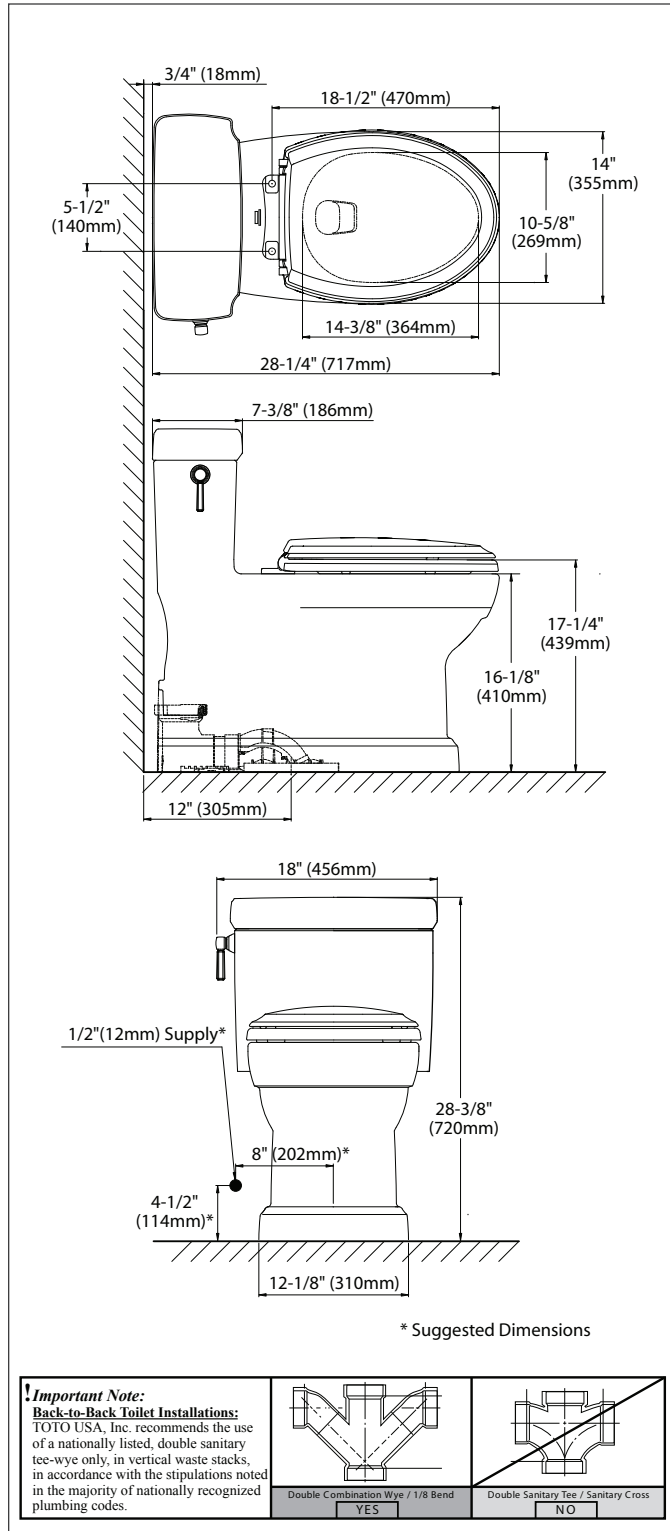

Eco Guinevere® One Piece Toilet, Universal Height, 1.28 GPF

■ PERFORMANCE

The TOTO® Guinevere® Toilet features the Double Cyclone® flushing system. Using two powerful nozzles, the Double Cyclone® flushing system creates a forceful centrifugal action that cleans the rim and bowl thoroughly with every flush. The rim has no holes, which makes it easier to clean and offers a seamless appearance.

■ SPECIFICATIONS

WaterUse: 1.28 Gpf / 4.8 Lpf

FlushSystem: Double Cyclone®

Min. Water Pressure:

8 psi (Static)

Water Surface: 7-7/8"x9-7/8"

Trap Dia.: 2-1/8"

Rough-in: 12"(Standard)10",14"

Trap Seal: 2-3/16"

Warranty: OneYearLimitedWarranty

Material: VitreousChina

Shipping Weight: **MS974224CEF(G)**
120 lbs.

Shipping Dimensions:

MS974224CEF(G)
32"L x 19-7/8"W
x 29"H

Fixture dimensions and hydraulic performance meet or exceed ANSI/ASME standard A112.19.2, CAN/CSA B 45 requirements, and LASPS for rebate program.

Listing / Approvals: C-UPC, City of Los Angeles, State of Massachusetts, and others.

Meets and exceeds ASME A112.19.2 standards for drain line carry distance with a 2% grade and 4" I.D. pipe. WaterSense compliant.

Meets the American Disabilities Act Guidelines and ANSI A117.1 requirements where installed so top of seat is 17"-19" from the finished floor. For installation condition with approach from left-hand side.

These dimensions and specifications are subject to change without notice.

MS974224CEF(G) - EcoGuinevere® Universal Height, One-Piece Toilet

TOTO®

TOTO® U.S.A., INC. • 1155 Southern Road, Morrow, GA 30260
Tel. (888) 295-8134 • Fax. (800) 699-4889 • www.totousa.com

Printed in U.S.A. © TOTO LTD. 05/08 #A10530

Printed on recycled paper