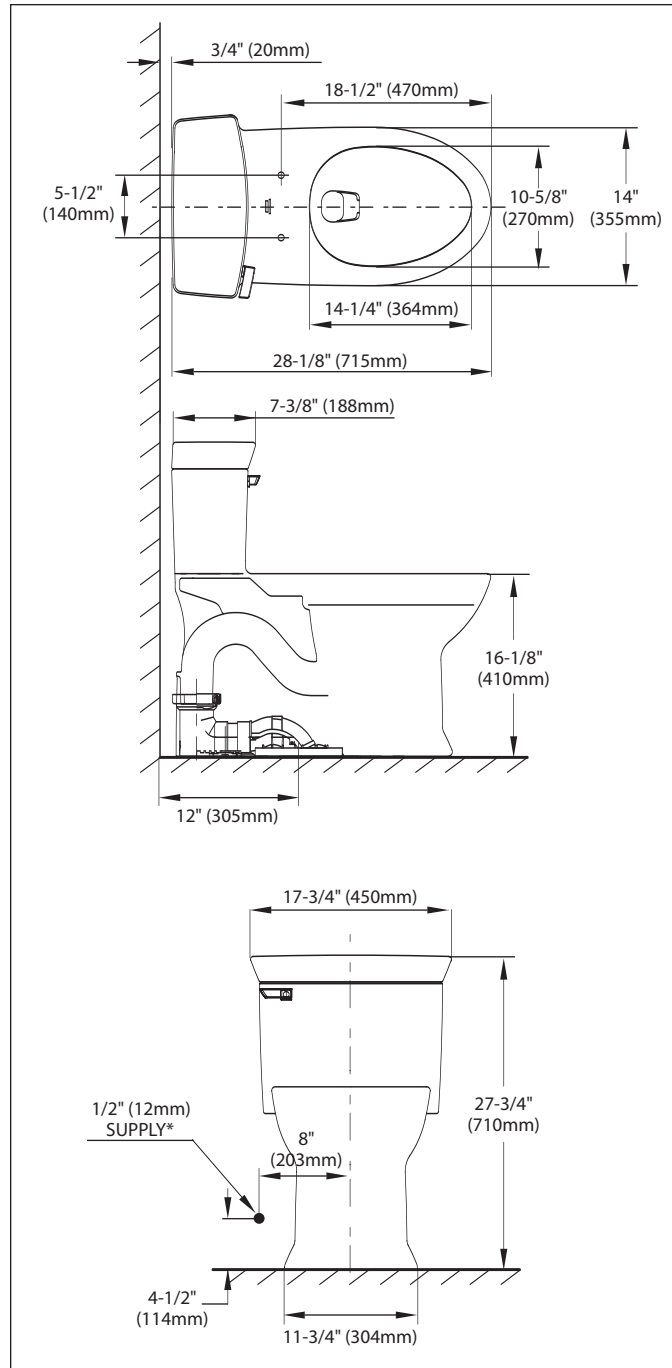

MS964214CFG

Soirée™ One Piece Toilet, Universal Height, 1.6 GPF

■ PERFORMANCE

The TOTO® Soirée™ Toilet features the Double Cyclone™ flushing system. Using two powerful nozzles, the Double Cyclone™ flushing system creates a forceful centrifugal action that cleans the rim and bowl thoroughly with every flush. The rim has no holes, which makes it easier to clean and offers a seamless appearance.

■ SPECIFICATIONS

Water Use: 1.6 Gpf / 6.0 Lpf
Flush System: Double Cyclone™
Min. Water Pressure: 8 psi (Static)
Water Surface: 7-7/8" x 9-13/16"
Trap Dia.: 2-1/8"
Rough-in: 12" (Standard) 10", 14"
Trap Seal: 2-3/16"
Warranty: Five Year Limited Warranty
Material: Vitreous China

Shipping Weight: **MS964214CFG**
105 lbs.

Shipping Dimensions:
MS964214CFG
32"L x 19-1/2"W
x 28-1/2"H

Fixture dimensions and hydraulic performance meet or exceed ANSI/ASME standard A112.19.2, CAN/CSA B45 requirements, and LASPS for rebate program.

Listing / Approvals: C-UPC, City of Los Angeles, State of Massachusetts, and others.

Meets the American Disabilities Act Guidelines and ANSI A117.1 requirements where installed so top of seat is 17"-19" from the finished floor.

These dimensions and specifications are subject to change without notice.

MS964214CFG - Soirée™ Universal Height, One-Piece Toilet

TOTO®

TOTO U.S.A., INC. • 1155 Southern Road, Morrow, GA 30260
Tel. (888) 295-8134 • Fax. (800) 699-4889 • www.totousa.com

Printed in U.S.A. © TOTO LTD. 01/06 #

Printed on recycled paper

REV 01/06