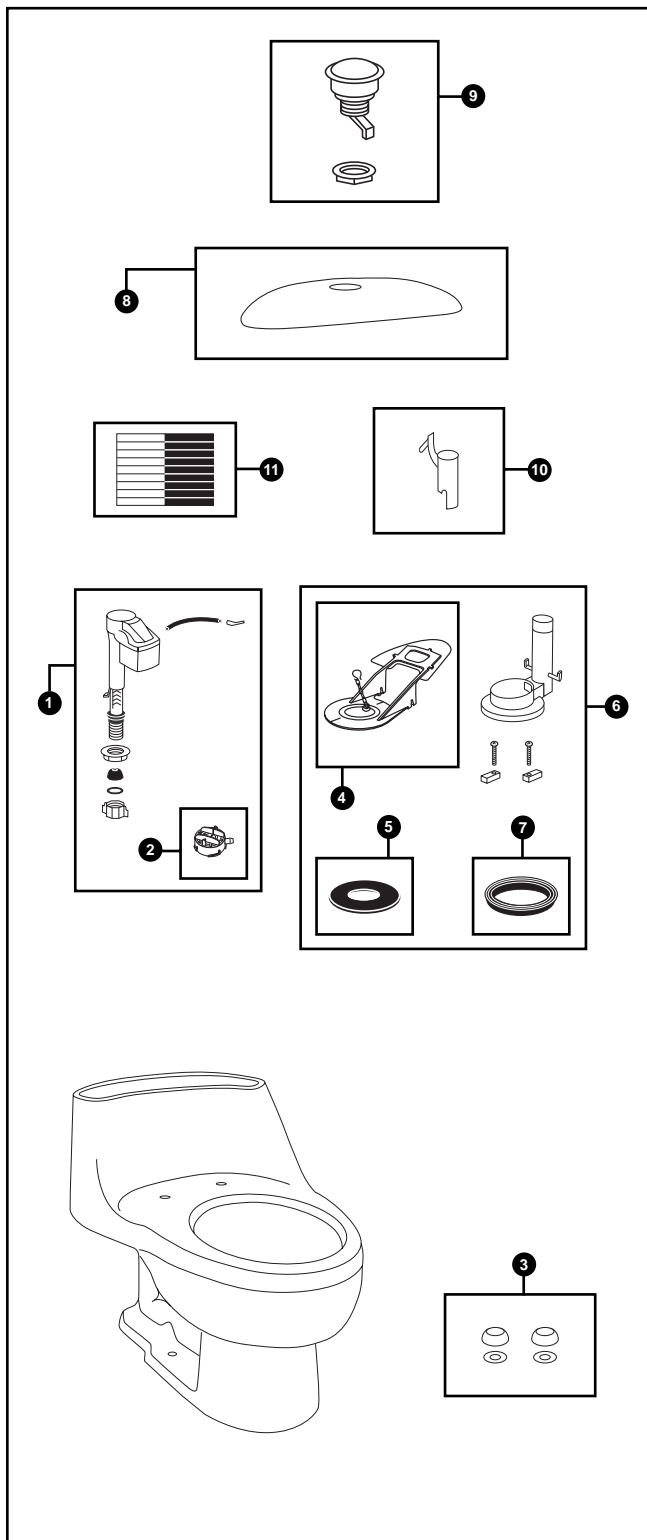

MS894114
CST894

Prominence, 1.6 GPF Toilet, Elongated
12" Rough-In

No.	Part Number	Description	Qty	Price
1	TSU04A.5	Fill Valve	1	\$23.00
2	THU123	Diaphragm Cap	1	\$4.00
3	THU098#01	Bolt Cap Sets	10	\$5.00
	THU098#03	Bolt Cap Sets	10	\$5.00
	THU098#04	Bolt Cap Sets	10	\$6.00
	THU098#51	Bolt Cap Sets	10	\$6.00
4	THU092-4	Flapper w/ Chain	1	\$10.00
5	THU096	Flapper Gaskets	10	\$22.00
6	THU003N	Flush Valve	1	\$23.00
7	THU097	Flush Valve Gaskets	10	\$22.00
8	TCU894CR#01	Tank Lid w/ Velcro Tape	1	\$77.00
	TCU894CR#02	Tank Lid w/ Velcro Tape	1	\$89.00
	TCU894CR#03	Tank Lid w/ Velcro Tape	1	\$89.00
	TCU894CR#04	Tank Lid w/ Velcro Tape	1	\$89.00
	TCU894CR#11	Tank Lid w/ Velcro Tape	1	\$77.00
	TCU894CR#12	Tank Lid w/ Velcro Tape	1	\$89.00
	TCU894CR#51	Tank Lid w/ Velcro Tape	1	\$116.00
	TCU894CRN#01	Tank Lid w/ Velcro Tape - Import	1	\$77.00
	TCU894CRN#02	Tank Lid w/ Velcro Tape - Import	1	\$89.00
	TCU894CRN#03	Tank Lid w/ Velcro Tape - Import	1	\$89.00
	TCU894CRN#04	Tank Lid w/ Velcro Tape - Import	1	\$89.00
	TCU894CRN#11	Tank Lid w/ Velcro Tape - Import	1	\$77.00
	TCU894CRN#12	Tank Lid w/ Velcro Tape - Import	1	\$89.00
	TCU894CRN#51	Tank Lid w/ Velcro Tape - Import	1	\$116.00
9	THU006#01	Push Button	1	\$44.00
	THU006#03	Push Button	1	\$44.00
	THU006#04	Push Button	1	\$44.00
	THU006#11	Push Button	1	\$44.00
	THU006#12	Push Button	1	\$44.00
	THU006#51	Push Button	1	\$44.00
	THU006#CP	Push Button	1	\$44.00
	THU006#PB	Push Button	1	\$98.00
10	THU050	Arm Assembly	1	\$5.00
11	THU107	Velcro Tape	1	\$6.00

Note: TCU894CRN#01 has numeric markings underneath.

Model Explanation

Toilet & Seat Combination (MS)

Toilet Model (894)

Soft Close Seat Number (114)

TOTO Whites	Basic Colors	Premium Colors	Finishes
01 - Cotton	12 - Sedona Beige	51 - Ebony	CP - Chrome Plated
11 - Colonial White	03 - Bone		PB - Polished Brass
	04 - Gray		