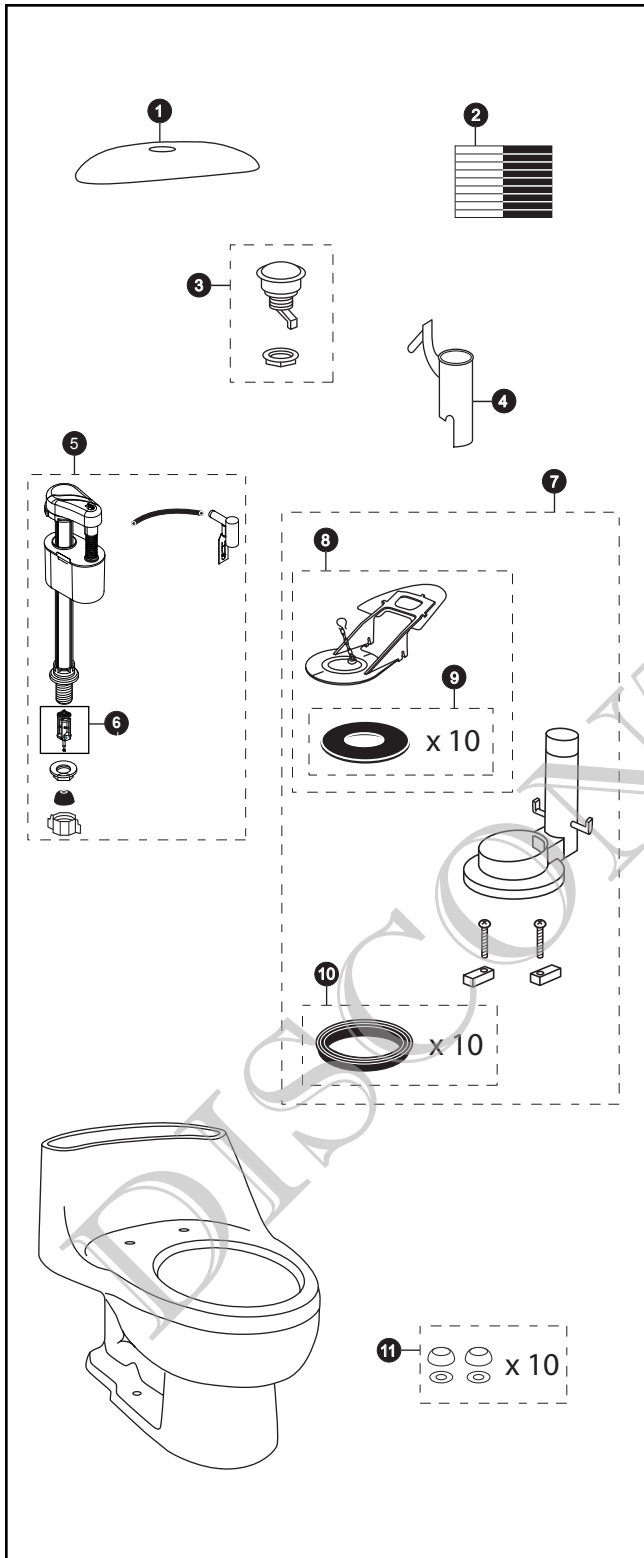

MS894114

MS894114
CST894

Prominence® 1.6 Gpf Toilet, Elongated, Power Gravity®, 12" Rough-In

Item	Part	Description
1	TCU894CR#01	Tank Lid w/ Velcro Tape
	TCU894CR#02	Tank Lid w/ Velcro Tape
	TCU894CR#03	Tank Lid w/ Velcro Tape
	TCU894CR#04	Tank Lid w/ Velcro Tape
	TCU894CR#11	Tank Lid w/ Velcro Tape
	TCU894CR#12	Tank Lid w/ Velcro Tape
	TCU894CR#51	Tank Lid w/ Velcro Tape
	TCU894CRN#01	Tank Lid w/ Velcro Tape - Import
	TCU894CRN#02	Tank Lid w/ Velcro Tape - Import
	TCU894CRN#03	Tank Lid w/ Velcro Tape - Import
	TCU894CRN#04	Tank Lid w/ Velcro Tape - Import
	TCU894CRN#11	Tank Lid w/ Velcro Tape - Import
	TCU894CRN#12	Tank Lid w/ Velcro Tape - Import
	TCU894CRN#51	Tank Lid w/ Velcro Tape - Import
2	THU107	Velcro Tape
3	THU006#01	Push Button
	THU006#03	Push Button
	THU006#04	Push Button
	THU006#11	Push Button
	THU006#12	Push Button
	THU006#51	Push Button
	THU006#CP	Push Button
	THU006#PB	Push Button
4	THU050	Arm Assembly
5	TSU17A	Fill Valve
6	THU229	Fill Valve Filter
7	THU003N	Flush Valve
8		Flapper w/ Chain
9	THU096	Flapper Gaskets (for 10 toilets) (10 Pieces)
10	THU097	Flush Valve Gaskets (10 Pieces)
11	THU098#01	Bolt Cap Sets (for 10 toilets) for #01 & #11
	THU098#03	Bolt Cap Sets (for 10 toilets) for #03 & #12
	THU098#04	Bolt Cap Sets (for 10 toilets)
	THU098#51	Bolt Cap Sets (for 10 toilets)

Note: TCU894CRN#01 has numeric markings underneath.

Product Number Explanations

One-Piece Toilet

(MS) Toilet & Seat Combination
(894) Toilet Model
(114) Seat Model

One-Piece Toilet

(CST) Gravity Type Toilet
(894) Model

Colors

(#01) Cotton
(#03) Bone
(#04) Gray
(#11) Colonial White
(#12) Sedona Beige
(#51) Ebony

Finishes

(#CP) Chrome Plated
(#PB) Polished Brass