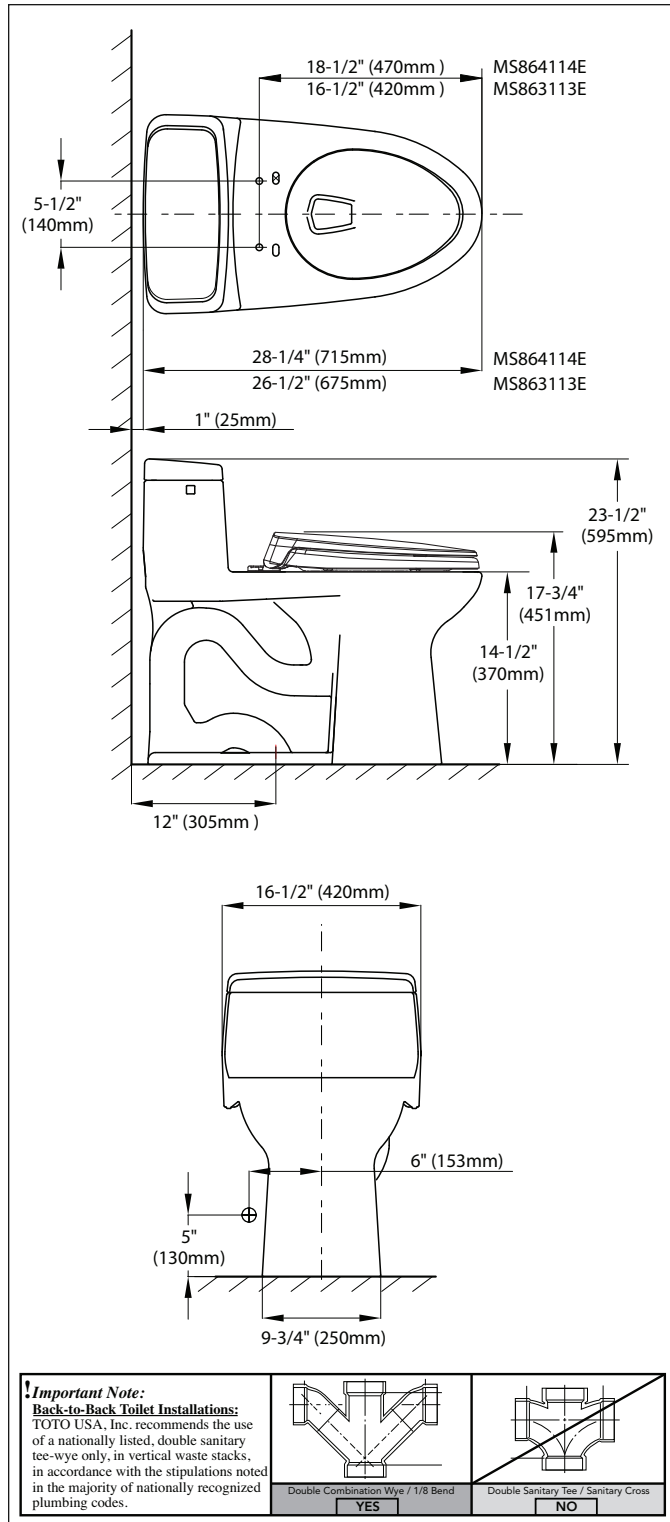

MS864114E / MS863113E

Eco Supreme® One Piece Toilet, 1.28 GPF

■ PERFORMANCE

The TOTO® E-Max® low consumption one piece toilet received high ratings during ANSI/ASME testing at independent laboratories. Designed with a powerful siphon jet flushing action, the bowl offers a large water surface and a 100% glazed trapway.

■ SPECIFICATIONS

Water Use: 1.28 Gpf/4.8Lpf
Flush System: Gravity Feed
(*E-Max® Technology*)

Min. Water Pressure: 8 psi (Static)

Water Surface: 10-5/16" x 8-1/4"

Trap Dia.: 2-1/8"

Rough-in: 12"

Trap Seal: 2-1/2"

Warranty: One Year Limited Warranty

Material: Vitreous China

Shipping Weight: **MS864114E/MS863113E**
97.5 lbs.

Shipping Dimensions:
MS864114E/MS863113E
30-7/16"L x 18-13/16"W
x 23-15/16"H

Fixture dimensions and hydraulic performance meet or exceed ANSI/ASME standard A112.19.2 and CAN/CSA B45 requirements.

Listing / Approvals: c-UPC, City of Los Angeles, State of Massachusetts, and others. WaterSense compliant.

Meets the American Disabilities Act Guidelines and ANSI A117.1 requirements where installed so top of seat is 17"-19" from the finished floor. For installation condition with approach from the left hand side.

These dimensions and specifications are subject to change without notice.

MS864114E / MS863113E - Eco Supreme® Toilet with SoftClose® Seat

TOTO U.S.A., INC. • 1155 Southern Road, Morrow, GA 30260
Tel. (888) 295-8134 • Fax. (770) 282-8701 • www.totousa.com
Printed in U.S.A. © TOTO LTD. 03/07 #A10390

Printed on recycled paper

REV 03/09