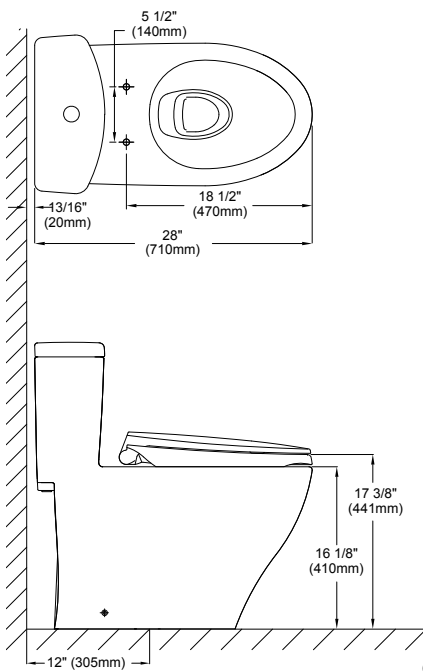

MS654204MF

Aquia® One-Piece High-Efficiency Toilet, 1.6GPF & 0.9 GPF

SPECIFICATIONS

- Water Use 1.6 GPF & 0.9GPF (6.0 LPF & 3.4LPF)
- Flush System Dual-Max
- Min. Water Pressure 8 psi (flowing)
- Water Surface 5-1/4" x 4-1/4"
- Trap Diameter 1-3/4"
- Rough-in 12"
- Trap Seal 2-1/4"
- Warranty One Year Limited Warranty
- Material Vitreous china
- Shipping Weight MS654204MF - 112lbs
- Shipping Dimensions MS654204MF 32" L x 19-7/8" W x 29-1/4" H

TOTO®

These dimensions and specifications are subject to change without notice