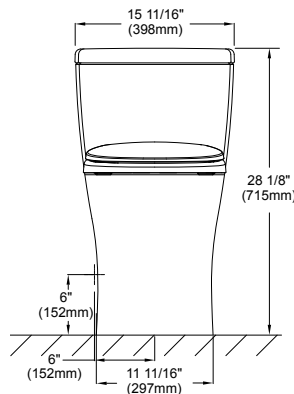

MS654204MF

Aquia® One-Piece High-Efficiency Toilet, 1.6GPF & 0.9 GPF

SPECIFICATIONS

- Water Use 1.6 GPF & 0.9GPF (6.0 LPF & 3.4LPF)
- Flush System Dual-Max
- Min. Water Pressure 8 psi (flowing)
- Water Surface 5-1/4" x 4-1/4"
- Trap Diameter 1-3/4"
- Rough-in 12"
- Trap Seal 2-1/4"
- Warranty One Year Limited Warranty
- Material Vitreous china
- Shipping Weight MS654204MF - 112lbs
- Shipping Dimensions MS654204MF 32" L x 19-7/8" W x 29-1/4" H

INSTALLATION NOTES

Back-to-Back Toilet Installations:
TOTO recommends the use of a nationally listed, double sanitary tee-wye only, in vertical waste stacks, in accordance with the stipulations noted in the majority of nationally recognized plumbing codes.

TOTO®

These dimensions and specifications are subject to change without notice