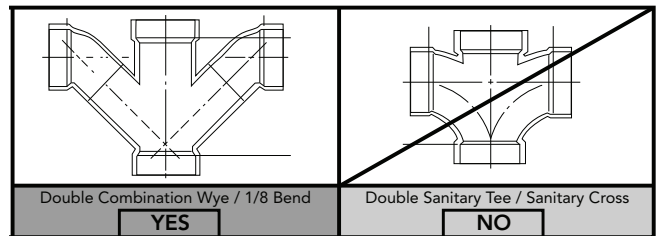

MS654204MF

Aquia® One-Piece High-Efficiency Toilet, 1.6GPF & 0.9 GPF

SPECIFICATIONS

- Water Use 1.6 GPF & 0.9GPF (6.0 LPF & 3.4LPF)
- Flush System Dual-Max
- Min. Water Pressure 8 psi (flowing)
- Water Surface 5-1/4" x 4-1/4"
- Trap Diameter 1-3/4"
- Rough-in 12"
- Trap Seal 2-1/4"
- Warranty One Year Limited Warranty
- Material Vitreous china
- Shipping Weight MS654204MF - 112lbs
- Shipping Dimensions MS654204MF 32" L x 19-7/8" W x 29-1/4" H

INSTALLATION NOTES

Back-to-Back Toilet Installations:
TOTO recommends the use of a nationally listed, double sanitary tee-wye only, in vertical waste stacks, in accordance with the stipulations noted in the majority of nationally recognized plumbing codes.