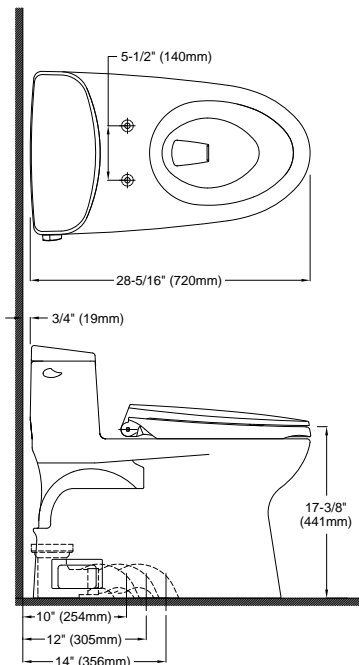

OPTIONAL ROUGH-IN

- 10" rough-in TSU1W.10
- 14" rough-in TSU1W.14

PRODUCT SPECIFICATION

The one-piece high-efficiency double cyclone flushing system toilet shall be 1.28GPF/4.8LPF. Toilet shall have optional SanaGloss ceramic glaze and be at Universal Height. Toilet shall have low-profile tank, elongated front bowl with SoftClose seat and Chrome trip lever. Toilet shall be TOTO Model MS644164CEF_____.

MS644164CEF(G)

Carolina® II One-Piece High-Efficiency Toilet, 1.28GPF

SPECIFICATIONS

- Water Use 1.28 GPF/4.8LPF
- Flush System Double Cyclone
- Min. Water Pressure 8 psi (flowing)
- Water Surface 6-7/8" x 9-3/4"
- Trap Diameter 2-1/8"
- Rough-in 12"
- Trap Seal 2-1/8"
- Warranty One Year Limited Warranty
- Material Vitreous china
- Shipping Weight 108 lbs.
- Shipping Dimensions 29-1/2" L x 18" W x 19-1/4" H¹ x 27-1/8" H²

These dimensions and specifications are subject to change without notice