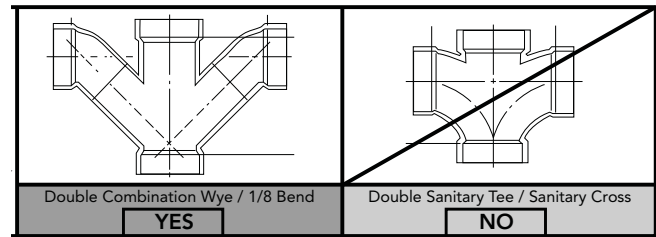

OPTIONAL ROUGH-IN

- 10" rough-in TSU1W.10
- 14" rough-in TSU1W.14

PRODUCT SPECIFICATION

The one-piece high-efficiency double cyclone flushing system toilet shall be 1.28GPF/4.8LPF. Toilet shall have optional SanaGloss ceramic glaze and be at Universal Height. Toilet shall have low-profile tank, elongated front bowl with SoftClose seat and Chrome trip lever. Toilet shall be TOTO Model MS644164CEF_____.

MS644164CEF(G)

Carolina® II One-Piece High-Efficiency Toilet, 1.28GPF

SPECIFICATIONS

- Water Use 1.28 GPF/4.8LPF
- Flush System Double Cyclone
- Min. Water Pressure 8 psi (flowing)
- Water Surface 6-7/8" x 9-3/4"
- Trap Diameter 2-1/8"
- Rough-in 12"
- Trap Seal 2-1/8"
- Warranty One Year Limited Warranty
- Material Vitreous china
- Shipping Weight 108 lbs.
- Shipping Dimensions 29-1/2" L x 18" W x 19-1/4" H¹ x 27-1/8" H²

INSTALLATION NOTES

Back-to-Back Toilet Installations:
 TOTO recommends the use of a nationally listed, double sanitary tee-wye only, in vertical waste stacks, in accordance with the stipulations noted in the majority of nationally recognized plumbing codes.