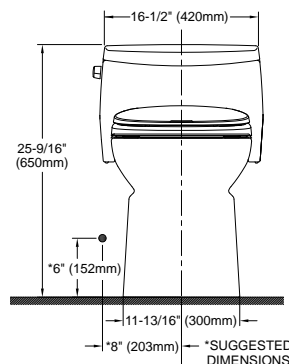

OPTIONAL ROUGH-IN

- 10" rough-in TSU1W.10
- 14" rough-in TSU1W.14

PRODUCT SPECIFICATION

The one-piece high-efficiency double cyclone flushing system toilet shall be 1.28GPF/4.8LPF. Toilet shall have optional SanaGloss ceramic glaze and be at Universal Height. Toilet shall have low-profile tank, elongated front bowl with SoftClose seat and Chrome trip lever. Toilet shall be TOTO Model MS644164CEF_____.

MS644164CEF(G)

Carolina® II One-Piece High-Efficiency Toilet, 1.28GPF

SPECIFICATIONS

- Water Use 1.28 GPF/4.8LPF
- Flush System Double Cyclone
- Min. Water Pressure 8 psi (flowing)
- Water Surface 6-7/8" x 9-3/4"
- Trap Diameter 2-1/8"
- Rough-in 12"
- Trap Seal 2-1/8"
- Warranty One Year Limited Warranty
- Material Vitreous china
- Shipping Weight 108 lbs.
- Shipping Dimensions 29-1/2" L x 18" W x 19-1/4" H¹ x 27-1/8" H²

These dimensions and specifications are subject to change without notice