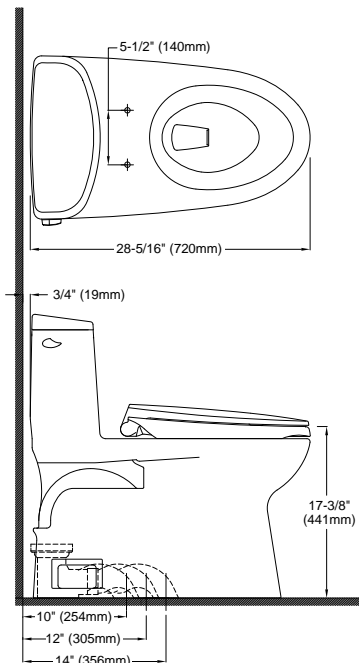

OPTIONAL ROUGH-IN

- 10" rough-in TSU1W.10
- 14" rough-in TSU1W.14

PRODUCT SPECIFICATION

The one-piece high-efficiency double cyclone flushing system toilet shall be 1.28GPF/4.8LPF. Toilet shall have optional SanaGloss ceramic glaze and be at Universal Height. Toilet shall have high-profile tank, elongated front bowl with SoftClose seat and Chrome trip lever. Toilet shall be TOTO Model MS614164CEF _____.

MS614164CEF(G)

Carlyle® II One-Piece high-Efficiency Toilet, 1.28GPF

SPECIFICATIONS

- Water Use 1.28 GPF/4.8LPF
- Flush System Double Cyclone
- Min. Water Pressure 8 psi (flowing)
- Water Surface 6-7/8" x 9-3/4"
- Trap Diameter 2-1/8"
- Rough-in 12"
- Trap Seal 2-1/8"
- Warranty One Year Limited Warranty
- Material Vitreous china
- Shipping Weight 110 lbs.
- Shipping Dimensions 32" L x 20" W x 17-3/4" H¹ x 28-3/4" H²

These dimensions and specifications are subject to change without notice