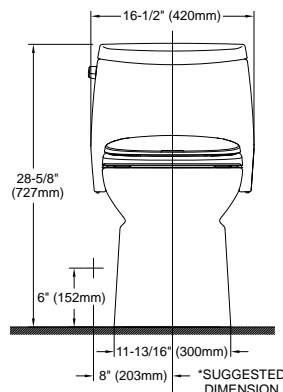

TOTO®

MS614164CEF(G)

Carlyle® II One-Piece High-Efficiency Toilet, 1.28GPF

FEATURES

- Double Cyclone® flushing system, low consumption (1.28GPF/4.8LPF)
- Skirted design
- SanaGloss® ceramic glaze - prevents debris and mold from sticking to ceramic surfaces, leading to fewer chemicals and less water in cleaning (not avail on Ebony #51)
- Universal Height
- Decorative one-piece design with high-profile tank
- Elongated front bowl with SoftClose® seat (SS164)
- 12" Unifit rough-in
- Chrome trip lever

OPTIONAL ROUGH-IN

- 10" rough-in TSU1W.10
- 14" rough-in TSU1W.14

PRODUCT SPECIFICATION

The one-piece high-efficiency double cyclone flushing system toilet shall be 1.28GPF/4.8LPF. Toilet shall have optional SanaGloss ceramic glaze and be at Universal Height. Toilet shall have high-profile tank, elongated front bowl with SoftClose seat and Chrome trip lever. Toilet shall be TOTO Model MS614164CEF _____.

MS614164CEF(G)

Carlyle® II One-Piece high-Efficiency Toilet, 1.28GPF

SPECIFICATIONS

- Water Use 1.28 GPF/4.8LPF
- Flush System Double Cyclone
- Min. Water Pressure 8 psi (flowing)
- Water Surface 6-7/8" x 9-3/4"
- Trap Diameter 2-1/8"
- Rough-in 12"
- Trap Seal 2-1/8"
- Warranty One Year Limited Warranty
- Material Vitreous china
- Shipping Weight 110 lbs.
- Shipping Dimensions 32" L x 20" W x 17-3/4" H¹ x 28-3/4" H²

These dimensions and specifications are subject to change without notice