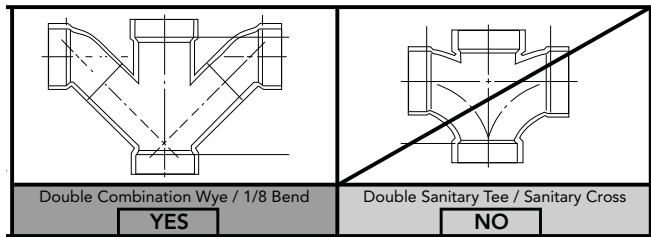

OPTIONAL ROUGH-IN

- 10" rough-in TSU1W.10
- 14" rough-in TSU1W.14

PRODUCT SPECIFICATION

The one-piece high-efficiency double cyclone flushing system toilet shall be 1.28GPF/4.8LPF. Toilet shall have optional SanaGloss ceramic glaze and be at Universal Height. Toilet shall have high-profile tank, elongated front bowl with SoftClose seat and Chrome trip lever. Toilet shall be TOTO Model MS614164CEF _____.

MS614164CEF(G)

Carlyle® II One-Piece high-Efficiency Toilet, 1.28GPF

SPECIFICATIONS

- Water Use 1.28 GPF/4.8LPF
- Flush System Double Cyclone
- Min. Water Pressure 8 psi (flowing)
- Water Surface 6-7/8" x 9-3/4"
- Trap Diameter 2-1/8"
- Rough-in 12"
- Trap Seal 2-1/8"
- Warranty One Year Limited Warranty
- Material Vitreous china
- Shipping Weight 110 lbs.
- Shipping Dimensions 32" L x 20" W x 17-3/4" H¹ x 28-3/4" H²

INSTALLATION NOTES

Back-to-Back Toilet Installations:
 TOTO recommends the use of a nationally listed, double sanitary tee-wye only, in vertical waste stacks, in accordance with the stipulations noted in the majority of nationally recognized plumbing codes.