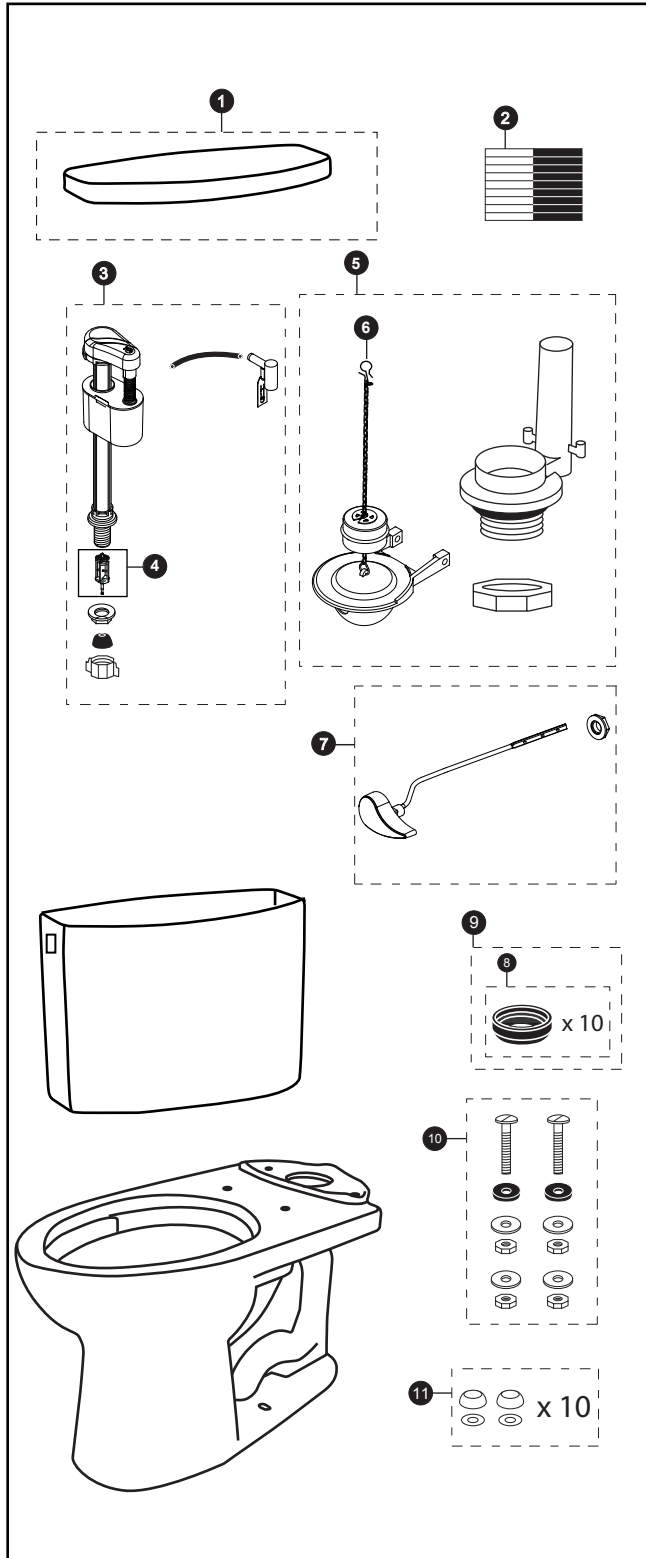

CST454CEF(G)

CST454CEF CST454CEFG
 ST454E ST454E
 C454CEF C454CEFG

2 Pc Eco-Gwyneth™ 1.28 Gpf Toilet, Elongated, E-Max®, 12" Rough-In, (including SanaGloss®)

Item	Part	Description
1	TCU454CRE#01 TCU454CRE#03 TCU454CRE#04 TCU454CRE#11 TCU454CRE#12 TCU454CRE#51	Tank Lid w/ Velcro Tape Tank Lid w/ Velcro Tape Tank Lid w/ Velcro Tape Tank Lid w/ Velcro Tape Tank Lid w/ Velcro Tape Tank Lid w/ Velcro Tape
2	THU107	Velcro Tape
3	TSU38A	Fill Valve
4	THU229	Fill Valve Filter
5	THU252W-6A	Flush Valve
6	THU253S	Flapper w/Chain
7	THU068#CP THU068#PB THU068#BN THU068#PN THU068#RB	Trip Lever Trip Lever Trip Lever Trip Lever Trip Lever
8	THU131	Tank to Bowl Gaskets (for 10 toilets)
9	9BU024E	Tank to Bowl Gasket (1 pc)
10	TSU01D	Tank Mounting Kit
11	THU098#01 THU098#03 THU098#04 THU098#51	Bolt Cap Sets (for 10 toilets) for #01 & #11 Bolt Cap Sets (for 10 toilets) for #03 & #12 Bolt Cap Sets (for 10 toilets) Bolt Cap Sets (for 10 toilets)

Product Number Explanations

Two-Piece Toilet
 (CST) Gravity type Toilet
 (454) Model
 (C) Double-Cyclone
 (E) E-Max®
 (F) Universal Height
 (G) SanaGloss

Tank
 (ST) Tank
 (454) Model
 (E) E-Max®

Bowl
 (C) Bowl
 (454) Model
 (C) Double-Cyclone
 (E) E-Max®
 (F) Universal Height
 (G) SanaGloss

Colors

(#01) Cotton
 (#03) Bone
 (#04) Gray
 (#11) Colonial White
 (#12) Sedona Beige
 (#51) Ebony

Finishes

(#CP) Chrome Plated
 (#PB) Polished Brass
 (#BN) Brushed Nickel
 (#PN) Polished Nickel
 (#RB) Oil Rubbed Bronze