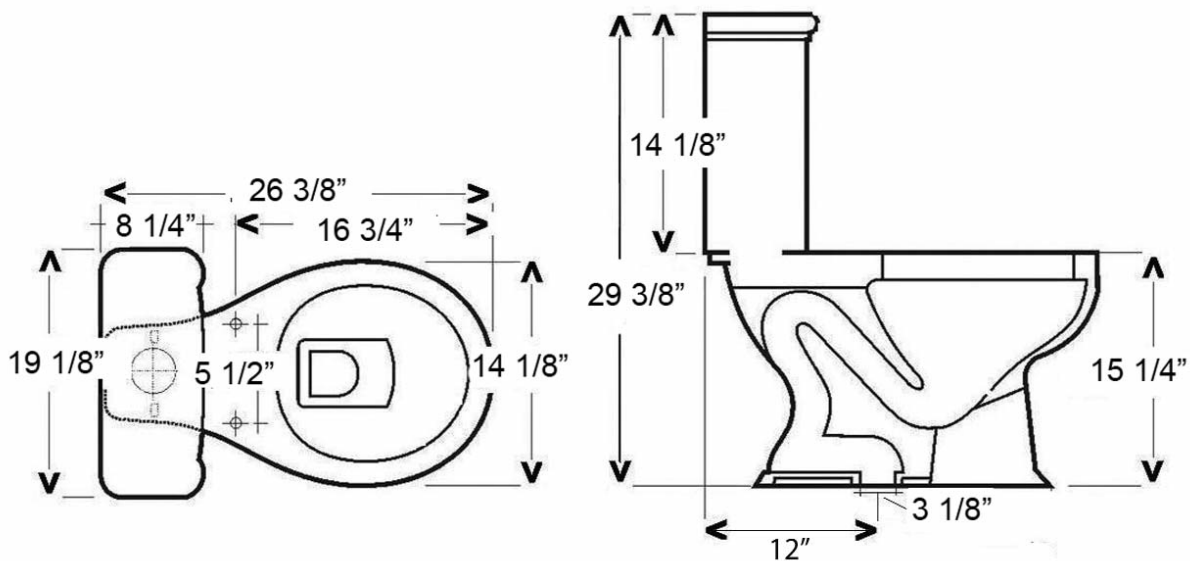

# VICKI ROUND FRONT TOILET

Cat. No.  
2-524

Seat NOT Included

W: 19 1/8"  
D: 26 3/8"  
H: 29 3/8"

Bowl Height: 15 1/4"  
Footprint: 10" x 17 1/2"  
Floor bolt to back of base: 5 1/4"  
Floor bolt to front of base: 12 1/4"

### Compliance Certification

Meets or exceeds the following specifications: ASME A112.19.2: 2008 and CSA B45.1-08 for ceramic plumbing fixtures

Dimensions of fixture are nominal and may vary within the range of tolerances established by ASME Standard A112.19.2-2008. Dimensions and specifications subject to change without notice.