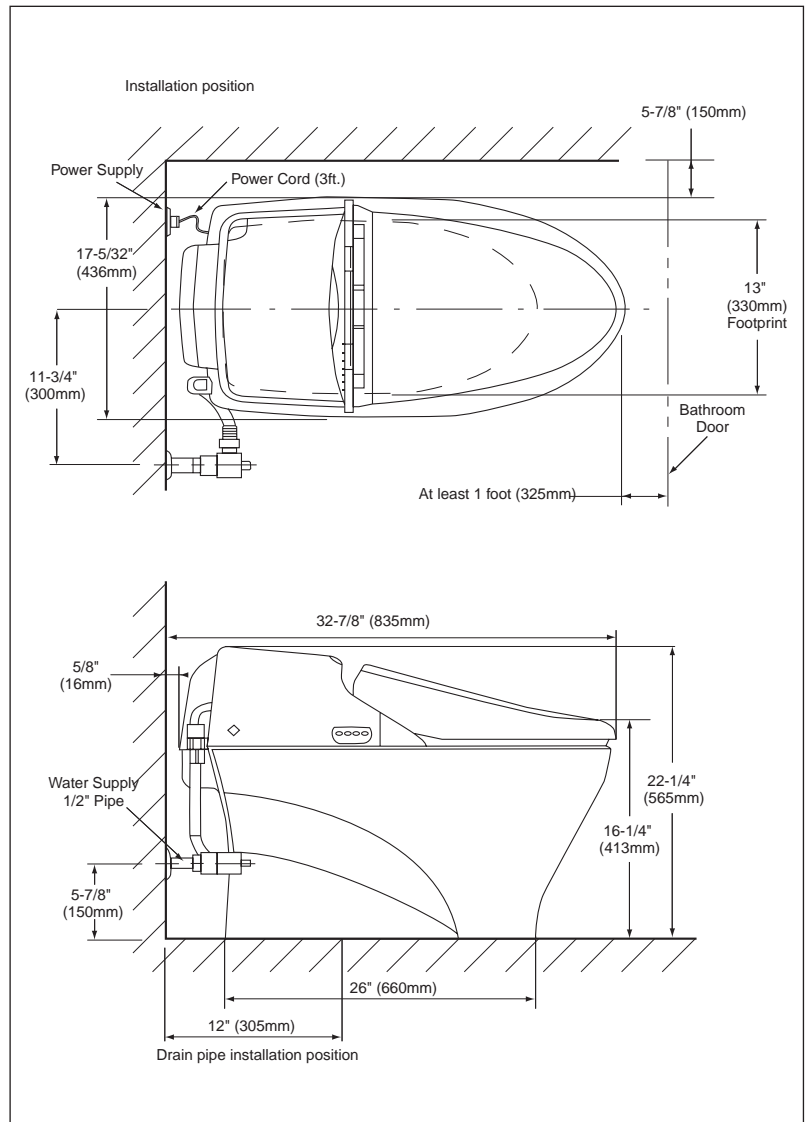

MS990CG

Neorest 600

■ SPECIFICATIONS

Water Use:	1.6 Gpf/6.0 Lpf with alternate 1.2 Gpf/4.5 Lpf
Flush System:	Cyclone Siphon Jet
Min. Water Pressure:	20 psi
Water Surface:	11-3/8" x 7-7/8"
Trap Diameter:	2-1/8"
Rough In:	12" rough in
Trap Seal:	2-7/16"
Warranty:	Three Year Limited Warranty
Material:	Bowl: Vitreous china Seat and cover: Plastic
Shipping Weight:	MS990CG 120 lbs.
Shipping Dimensions:	MS990CG 40-1/4" x 23" x 31-1/8"
Colors: Standard	Cotton #01
Colors: Optional	Colonial White #11 Sedona Beige #12

Fixture dimensions and hydraulic performance meet or exceed ANSI/ASME standard A112.19.2M and CAN/CSA B 45 requirements.

Listing / Approvals: IAPMO/UPC, CSA, City of Los Angeles, State of Massachusetts, and others.

These dimensions and specifications are subject to change without notice.

Neorest 600 MS990CG

Power Rating	120V AC, 60 Hz.1277W
Power Cord	Maximum length: 3 ft
Water Feature	Adjustable Water Flow Rate Rear washing: from 9 to 14.5 oz/min. Soft washing: from 9 to 14.5 oz/min. Front washing: from 9.5 to 14.5 oz/min. Temperature of Washing Spray Minimum: 86° F/30° C Maximum: 104° F/40° C Safety Features: Temperature fuse, Bi-metal sensor (auto reset), and Float switch (prevent boil)
Drying Feature	Air Temperature: High: About 138°F/59°C Medium: About 122°F/50°C Low: About 104°F/40°C Capacity of Air: 10.5 ft³/min Safety Feature: Temperature Fuse

Seat Warming Feature	Surface Temperature: Minimum: 79° F/26° C Maximum: 97° F/36° C Seat Heater Capacity: 50W Safety Feature: Thermal fuse
Deodorizing Feature	Method: O₂ Deodorizer Air Volume: 5.5 ft³/min

Water Supply Pressure	Minimum: 20 psi Maximum: 80 psi
Ambient Temperature Range	-32°F/0°C to 104°F/63°C
Size	17" x 32.2" x 22.2"
Weight	Net:108 lbs.

Listings/Approval

Colors: Standard #01 Cotton
Optional #11 Colonial White
#12 Sedona Beige

Specifications may change without notice.