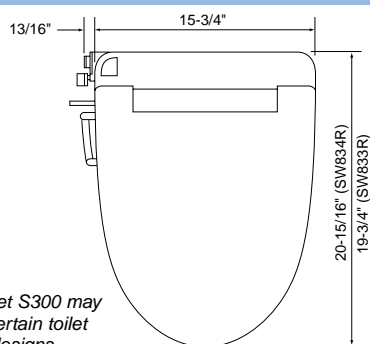

Pulsating
Water Feature

Convenient
Remote Control

SPECIFICATIONS

SW833R Round Model

SW834R Elongated Model

NOTE:
• Washlet S300 may not fit certain toilet bowl designs.

• Please include your toilet manufacturer's name and model number (from the underside of the tank lid) with your order

Power Rating	120V AC, 60 Hz.1277W
Power Cord	Maximum length: 3.28 ft
Water Feature	Adjustable Water Flow Rate Rear washing: from 0.07 to 0.11 gal/min. Front washing: from 0.08 to 0.11 gal/min. Temperature of Washing Spray Minimum: 86° F/30° C Maximum: 104° F/40° C Safety Features: Temperature fuse, temperature overheating prevention device, overheating prevention float button

Ambient Temperature Range

32°F/0°C to 95°F/33°C

Weight

Net: 11 lbs.

Product Dimensions

15-3/4" W x 20-15/16" D x 4-15/16" H (Elongated)
(400 x 532 x 125mm)
15-3/4" W x 19-3/4" D x 4-15/16" H (Round)
(400 x 502 x 125mm)