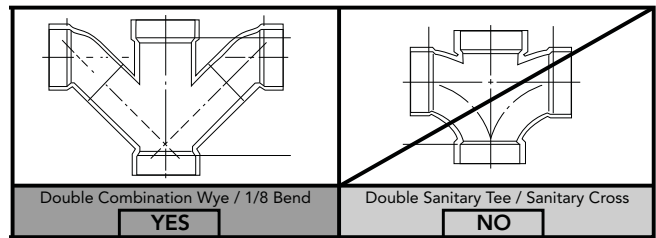

CST412MF.10

Aquia® Close Coupled Toilet, 1.6GPF & 0.9 GPF

SPECIFICATIONS

- Water Use 1.6 GPF & 0.9GPF (6.0 LPF & 3.4LPF)
- Flush System Dual-Max®
- Min. Water Pressure 8 psi (flowing)
- Water Surface 6" x 4-1/2"
- Trap Diameter 2-1/8"
- Rough-in 10"
- Trap Seal 2-1/8"
- Warranty One Year Limited Warranty
- Material Vitreous china
- Shipping Weight CT412F.10 - 78lbs
  ST412M - 30lbs
- Shipping Dimensions CT412F.10
  30-3/4" L x 17-3/8" W
  x 20-1/2" H

  ST412M
  17-1/4" L x 7-7/8" W
  x 17-1/2" H

INSTALLATION NOTES

Back-to-Back Toilet Installations:
TOTO recommends the use of a nationally listed, double sanitary tee-wye only, in vertical waste stacks, in accordance with the stipulations noted in the majority of nationally recognized plumbing codes.

TOTO®

These dimensions and specifications are subject to change without notice