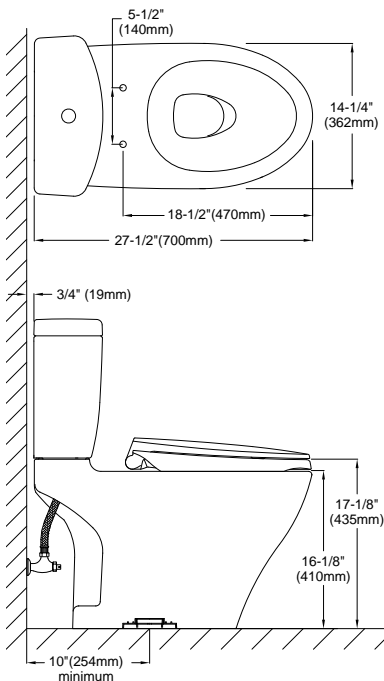

CST412MF.10

Aquia® Close Coupled Toilet, 1.6GPF & 0.9 GPF

SPECIFICATIONS

- Water Use 1.6 GPF & 0.9GPF (6.0 LPF & 3.4LPF)
- Flush System Dual-Max®
- Min. Water Pressure 8 psi (flowing)
- Water Surface 6" x 4-1/2"
- Trap Diameter 2-1/8"
- Rough-in 10"
- Trap Seal 2-1/8"
- Warranty One Year Limited Warranty
- Material Vitreous china
- Shipping Weight CT412F.10 - 78lbs
  ST412M - 30lbs
- Shipping Dimensions CT412F.10
  30-3/4" L x 17-3/8" W
  x 20-1/2" H

  ST412M
  17-1/4" L x 7-7/8" W
  x 17-1/2" H

INSTALLATION NOTES

Back-to-Back Toilet Installations:
TOTO recommends the use of a nationally listed, double sanitary tee-wye only, in vertical waste stacks, in accordance with the stipulations noted in the majority of nationally recognized plumbing codes.

TOTO®

These dimensions and specifications are subject to change without notice