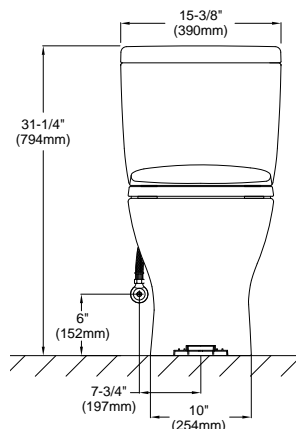

CST412MF.10

Aquia® Close Coupled Toilet, 1.6GPF & 0.9 GPF

SPECIFICATIONS

- Water Use 1.6 GPF & 0.9GPF (6.0 LPF & 3.4LPF)
- Flush System Dual-Max®
- Min. Water Pressure 8 psi (flowing)
- Water Surface 6" x 4-1/2"
- Trap Diameter 2-1/8"
- Rough-in 10"
- Trap Seal 2-1/8"
- Warranty One Year Limited Warranty
- Material Vitreous china
- Shipping Weight CT412F.10 - 78lbs
  ST412M - 30lbs
- Shipping Dimensions CT412F.10
  30-3/4" L x 17-3/8" W
  x 20-1/2" H

  ST412M
  17-1/4" L x 7-7/8" W
  x 17-1/2" H

INSTALLATION NOTES

Back-to-Back Toilet Installations:
TOTO recommends the use of a nationally listed, double sanitary tee-wye only, in vertical waste stacks, in accordance with the stipulations noted in the majority of nationally recognized plumbing codes.

TOTO®

These dimensions and specifications are subject to change without notice